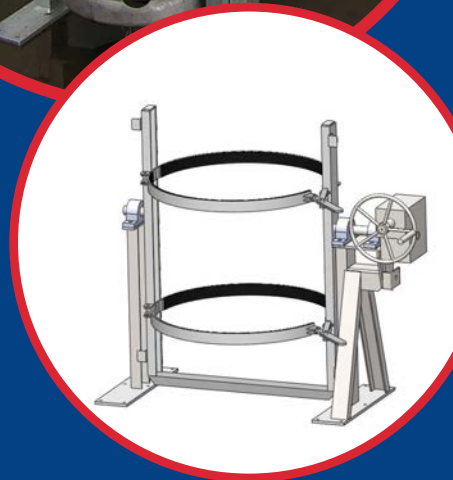

AGI E3350

LPG CYLINDER INVERTER

At Air & Gas Industries we can supply you with either a **45kg** or **190/210kg LPG Cylinder Inverter**. The AGI Cylinder Inverter **reduces the manual handling tasks** for your cylinder handling operations.

Contact us today to find out more!

Air & Gas Industries

Ongoing Safety and Reliability!

(07) 3271 5899

mail@airgas.com.au

www.airgas.com.au

19 Industrial Ave,
Wacol, QLD 4076